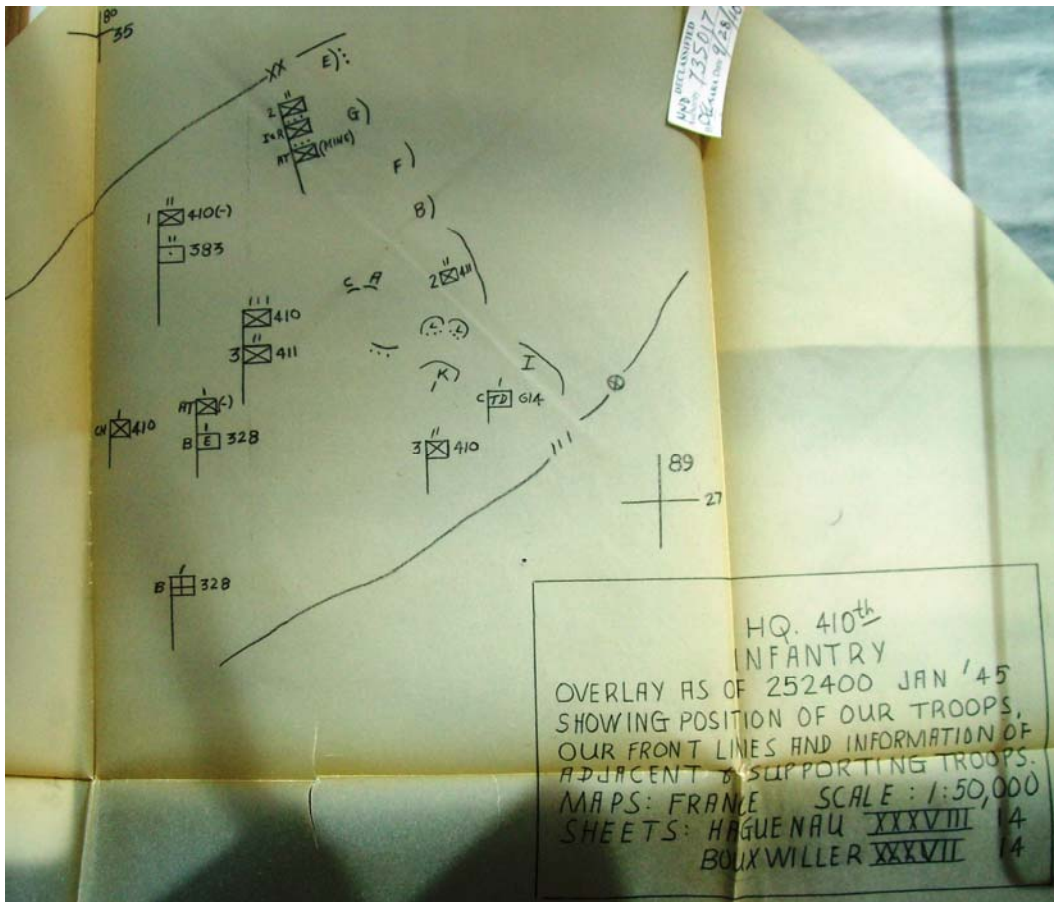

NPD DECLASSIFIED
Authority 735017
Declassify Date 9/28/10

HQ 410th
INFANTRY
OVERLAY AS OF 052400
SHOWING POSITION OF
OUR FRONT LINES AND INFO
ADJACENT & SUPPORTING
MAPS: FRANCE SHEETS:
SCALE: 1:50,000

HQ. 410th
INFANTRY
OVERLAY AS OF 172400 JAN '45
SHOWING POSITION OF OUR TROOPS,
OUR FRONT LINES AND INFORMATION OF
ADJACENT & SUPPORTING TROOPS.
MAPS: FRANCE SCALE: 1:50,000
SHEETS: HAGUENAU XXXVIII 14
BOUXWILLER XXXVII 14

HQ. 410th
INFANTRY
OVERLAY AS OF 312400 JAN '45
SHOWING POSITION OF OUR TROOPS,
OUR FRONT LINES AND INFORMATION OF
ADJACENT & SUPPORTING TROOPS.
MAPS: FRANCE SCALE: 1:50,000
SHEETS: HAGUENAU XXXVIII 14
BOUXWILLER XXXVII 14