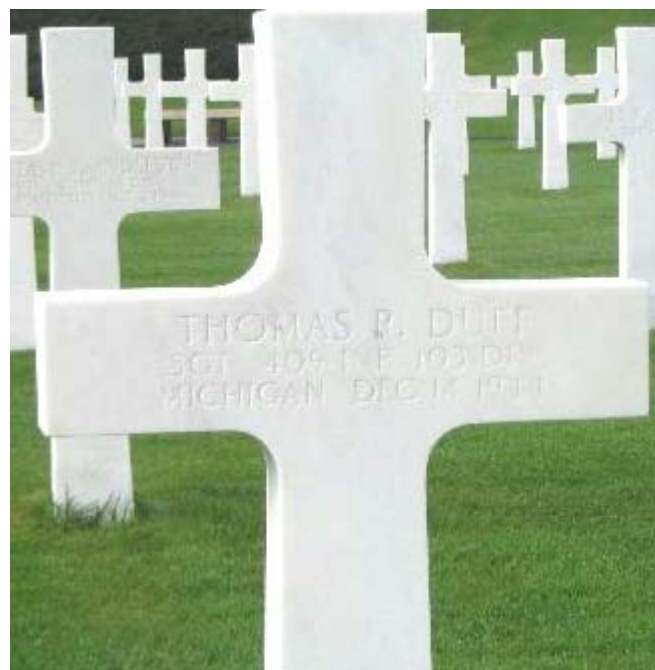

Thomas R Duff

**Lorraine American Cemetery and Memorial**

Lot	Row	Grave
B	22	30

THOMAS R. DUFF  
SGT 409 INF 103 DIV  
MICHIGAN DEC 14 1944